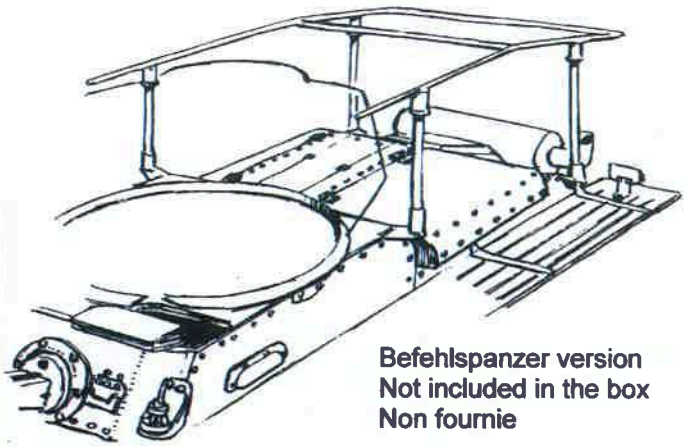

Befehlspanzer version
Not included in the box
Non fournie