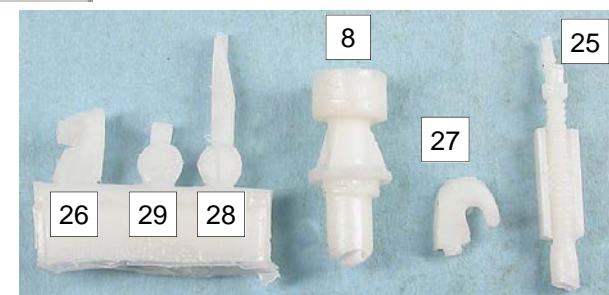

GAS50016K Char léger Tchèque Pz.Kpfw.38 (t)		
N°	Désignation	Qté
1	Caisse	1
2	Sections de chenilles	4
3	Capot arrière	1
4	Plancher	1
5	Tourelle	1
6	Galets	8
7	Barbotins	2
8	Galet de retour	4
9	Suspensions	4
10	Dessus de caisse	1
11	Périscopes	1
12	Rotule canon	1
13	Canon	1
14	Echappement	1
15	Câble	1
16	Pelle	1
17	Clef	1
18	Crick	1
19	Barre à mine	1
20	Ecouvillon	1
21	Section chenilles	2
22	Galet tendeur	2
23	Coffre	1
24	Chenille rechange	1
25	Mitrailleuse caisse	1
26	Plot antenne	1
27	Crochet remorquage	4
28	Feux arrière	1
29	Sirène	1
Si vous avez des pièces défectueuses ou manquantes, n'hésitez pas à nous contacter. If you have faulty or missing parts, don't hesitate to contact us.